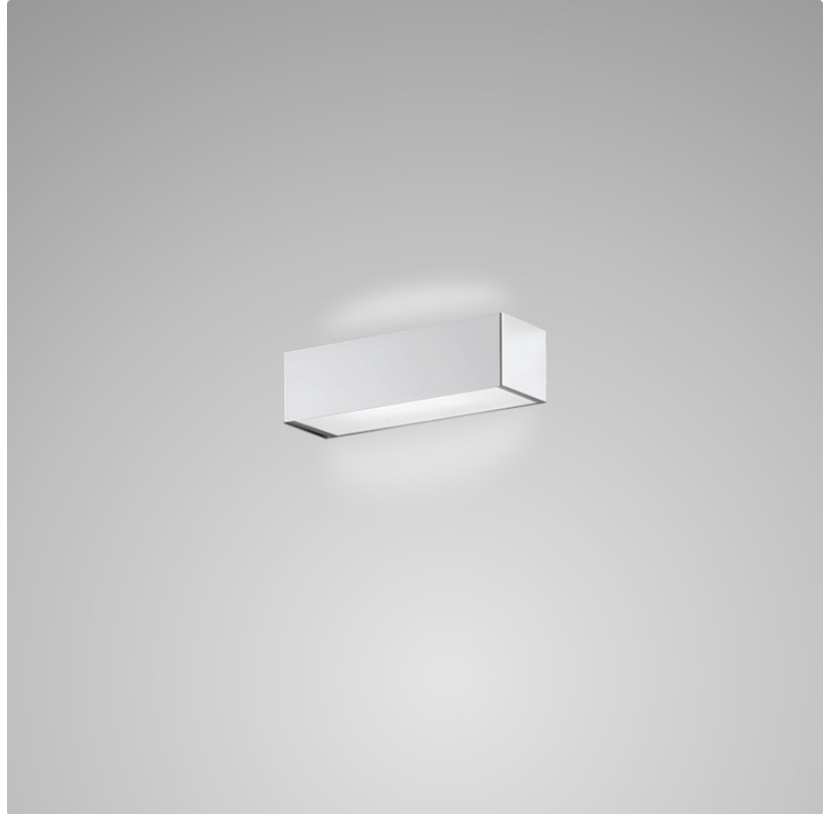

TOY SURFACE

D83139

GENERAL

Series: Toy
Brand: Panzeri
Division: Design
Mounting Type: Surface
Mounting Location: Wall
Subcategory: Ambient

PHYSICAL

Shape: Rectangle
Length (mm): 250
Length (in): 9 ⁷/₁₆"
Height (mm): 70
Height (in): 2 ³/₄"
Extension (mm): 85
Extension (in): 3 ¹/₄"
Light Distribution: Direct / Indirect
Weight (kg): 0.9
Weight (lbs): 2
Diffuser: Frost White Glass
Fixture Finish: SST
Fixture Material: Metal

ELECTRICAL

Number of Lamps: 1
Lamp Type: CFL
Bulb Included: Bulb Not Included
Total Output Wattage (W): 26
Max. Wattage Per Lamp (W): 26
Lamp Base: GX24-q3
Driver Included: Yes
Driver Type: Ballast - 120Vac - Non-dimming
Input Voltage (V): 120

LED

OPTICAL

RATINGS AND CERTIFICATIONS

Certified By: CSA Certified to UL and CSA Standards
IP rating: IP40