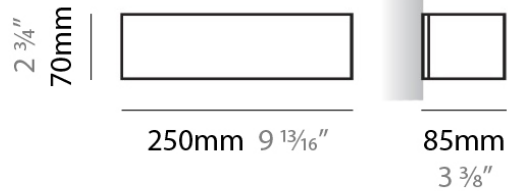

TOY SURFACE

D83137

GENERAL

Series: Toy
Brand: Panzeri
Division: Design
Mounting Type: Surface
Mounting Location: Wall
Subcategory: Ambient

PHYSICAL

Shape: Rectangle
Length (mm): 250
Length (in): 9 7/8
Height (mm): 70
Height (in): 2 3/4
Extension (mm): 85
Extension (in): 3 1/4
Light Distribution: Direct / Indirect
Weight (kg): 0.9
Weight (lbs): 2
Diffuser: Frost White Glass
Fixture Finish: WHI
Fixture Material: Metal

ELECTRICAL

Number of Lamps: 1
Lamp Type: CFL
Bulb Included: Bulb Not Included
Total Output Wattage (W): 26
Max. Wattage Per Lamp (W): 26
Lamp Base: GX24-q3
Dimming: Non-Dimmable
Driver Included: Yes
Driver Type: Ballast - 120Vac - Non-dimming
Input Voltage (V): 120

LED

OPTICAL

RATINGS AND CERTIFICATIONS

Certified By: CSA Certified to UL and CSA Standards
IP rating: IP40