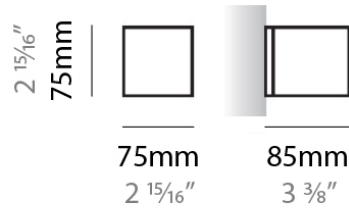

PROJECT
TYPE
NOTES
QUANTITY
DATE

TOY SURFACE

D83147-WHI

GENERAL

Series: Toy
Brand: Panzeri
Division: Design
Mounting Type: Surface
Mounting Location: Wall

PHYSICAL

Shape: Square
Length (mm): 75
Length (in): 2 ¹⁵/₁₆
Height (mm): 75
Height (in): 2 ¹⁵/₁₆
Extension (mm): 85
Extension (in): 3 ³/₈
Light Distribution: Direct / Indirect
Weight (kg): 0.6
Weight (lbs): 1
Diffuser: Frost White Glass
Fixture Material: Metal

ELECTRICAL

Number of Lamps: 1
Lamp Type: LED Retrofit / Halogen
Bulb Included: Bulb Not Included
Total Output Wattage (W): 3 / 35
Max. Wattage Per Lamp (W): 3 / 35
Lamp Base: G9
Input Voltage (V): 120

LED

OPTICAL

RATINGS AND CERTIFICATIONS

Certified By: CSA Certified to UL and CSA Standards
IP rating: IP20