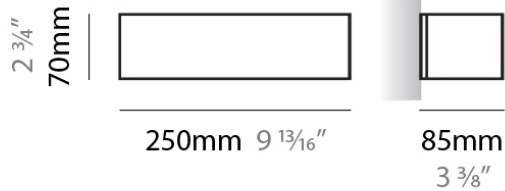

TOY SURFACE

D83285

GENERAL

Series: Toy _____
Brand: Panzeri _____
Division: Design _____
Mounting Type: Surface _____
Mounting Location: Wall _____
Subcategory: Ambient _____

PHYSICAL

Shape: Rectangle _____
Length (mm): 250 _____
Length (in): 9 ⁷/₁₆ _____
Height (mm): 70 _____
Height (in): 2 ³/₄ _____
Extension (mm): 85 _____
Extension (in): 3 ¹/₄ _____
Light Distribution: Direct / Indirect _____
Weight (kg): 0.9 _____
Weight (lbs): 2 _____
Diffuser: Frost White Glass _____
Fixture Material: Metal _____

ELECTRICAL

Number of Lamps: 1 _____
Lamp Type: LED _____
Total Output Wattage (W): 12 _____
Dimming: Non-Dimmable _____
Driver Included: Yes _____
Driver Location: Integrated _____
Driver Type: Constant Current _____
Driver Class: Class 2 _____
Input Voltage (V): 120 _____
Upon Request: (Dimming and 277V options available with remote driver sold separately) _____

LED

Color Temperature (°K): 3000 _____
Nominal Lumen (lm): 2 x 730 _____
CRI: >80 CRI _____

OPTICAL

RATINGS AND CERTIFICATIONS

Certified By: CSA Certified to UL and CSA Standards _____
IP rating: IP40 _____