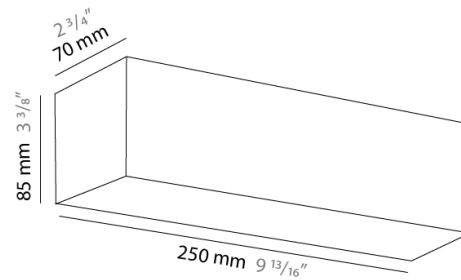

TOY SURFACE

D83281-WHI

GENERAL

Series: Toy _____

Brand: Panzeri _____

Division: Design _____

Mounting Type: Surface _____

Mounting Location: Wall _____

PHYSICAL

Shape: Rectangle _____

Length (mm): 250 _____

Length (in): 9 ¹³/₁₆ _____

Height (mm): 70 _____

Height (in): 2 ³/₄ _____

Extension (mm): 85 _____

Extension (in): 3 ³/₈ _____

Light Distribution: Direct / Indirect _____

Weight (kg): 0.82 _____

Weight (lbs): 1.8 _____

Diffuser: Frost White Glass _____

Fixture Material: Metal _____

ELECTRICAL

Lamp Type: LED _____

Input Wattage (W): 13 _____

Total Output Wattage (W): 12 _____

Driver Included: Yes _____

Driver Type: Integral LED driver, 700mA (Dimming and 277V options available with remote driver sold separately) _____

LED

Color Temperature (°K): 3000 _____

Max. Delivered Lumen (lm): 938 _____

Nominal Lumen (lm): 2 x 730lm _____

CRI: >80 CRI _____

OPTICAL

RATINGS AND CERTIFICATIONS

Certified By: CSA Certified to UL and CSA Standards _____

IP rating: IP20 _____