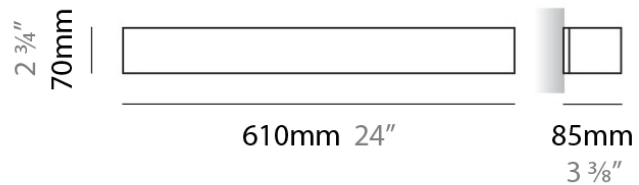

TOY SURFACE

D83141

GENERAL

Series: Toy

Brand: Panzeri

Division: Design

Mounting Type: Surface

Mounting Location: Wall

Subcategory: Ambient

PHYSICAL

Shape: Rectangle

Length (mm): 610

Length (in): 24

Height (mm): 70

Height (in): 2 ³/₄

Extension (mm): 85

Extension (in): 3 ³/₈

Light Distribution: Direct / Indirect

Weight (kg): 2.7

Weight (lbs): 6

Diffuser: Frost White Glass

Fixture Finish: SST

Fixture Material: Metal

ELECTRICAL

Number of Lamps: 1

Lamp Type: LED Retrofit / CFL

Bulb Included: Bulb Not Included

Total Output Wattage (W): 30 / 55

Max. Wattage Per Lamp (W): 30 / 55

Lamp Base: GX24-q3

Driver Included: Yes

Driver Type: Ballast - 120Vac - Non-dimming

Input Voltage (V): 120

LED

OPTICAL

RATINGS AND CERTIFICATIONS

Certified By: CSA Certified to UL and CSA Standards

IP rating: IP40